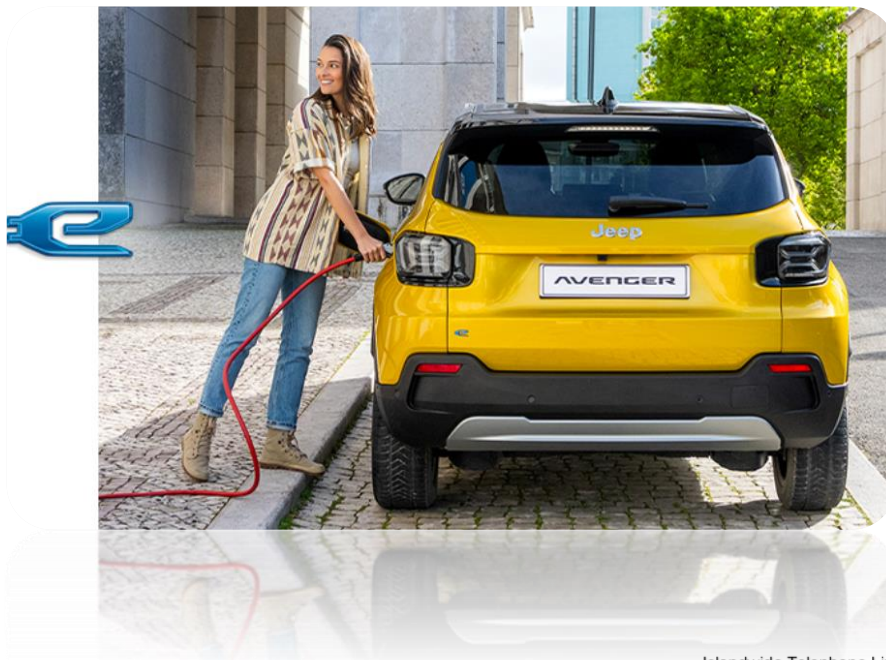

Car Warranty 5 years or 100,000 Km, whichever occurs first

The high-voltage lithium-ion storage battery is guaranteed for 8 years or 160,000 km, whichever occurs first

Specifications are based on the latest product information available at the time of publication

Some features and/or applications may be late availability

Specifications and Prices are subject to change at any time without notice and do not bind the company in any way (05 February, 2024)

The values indicated for fuel consumption and CO₂ emissions are measured by the manufacturer on pre-approval tests, according to the WLTP procedure (EU Regulation 2018/1832), and may be subject to modification depending upon the definitive homologation